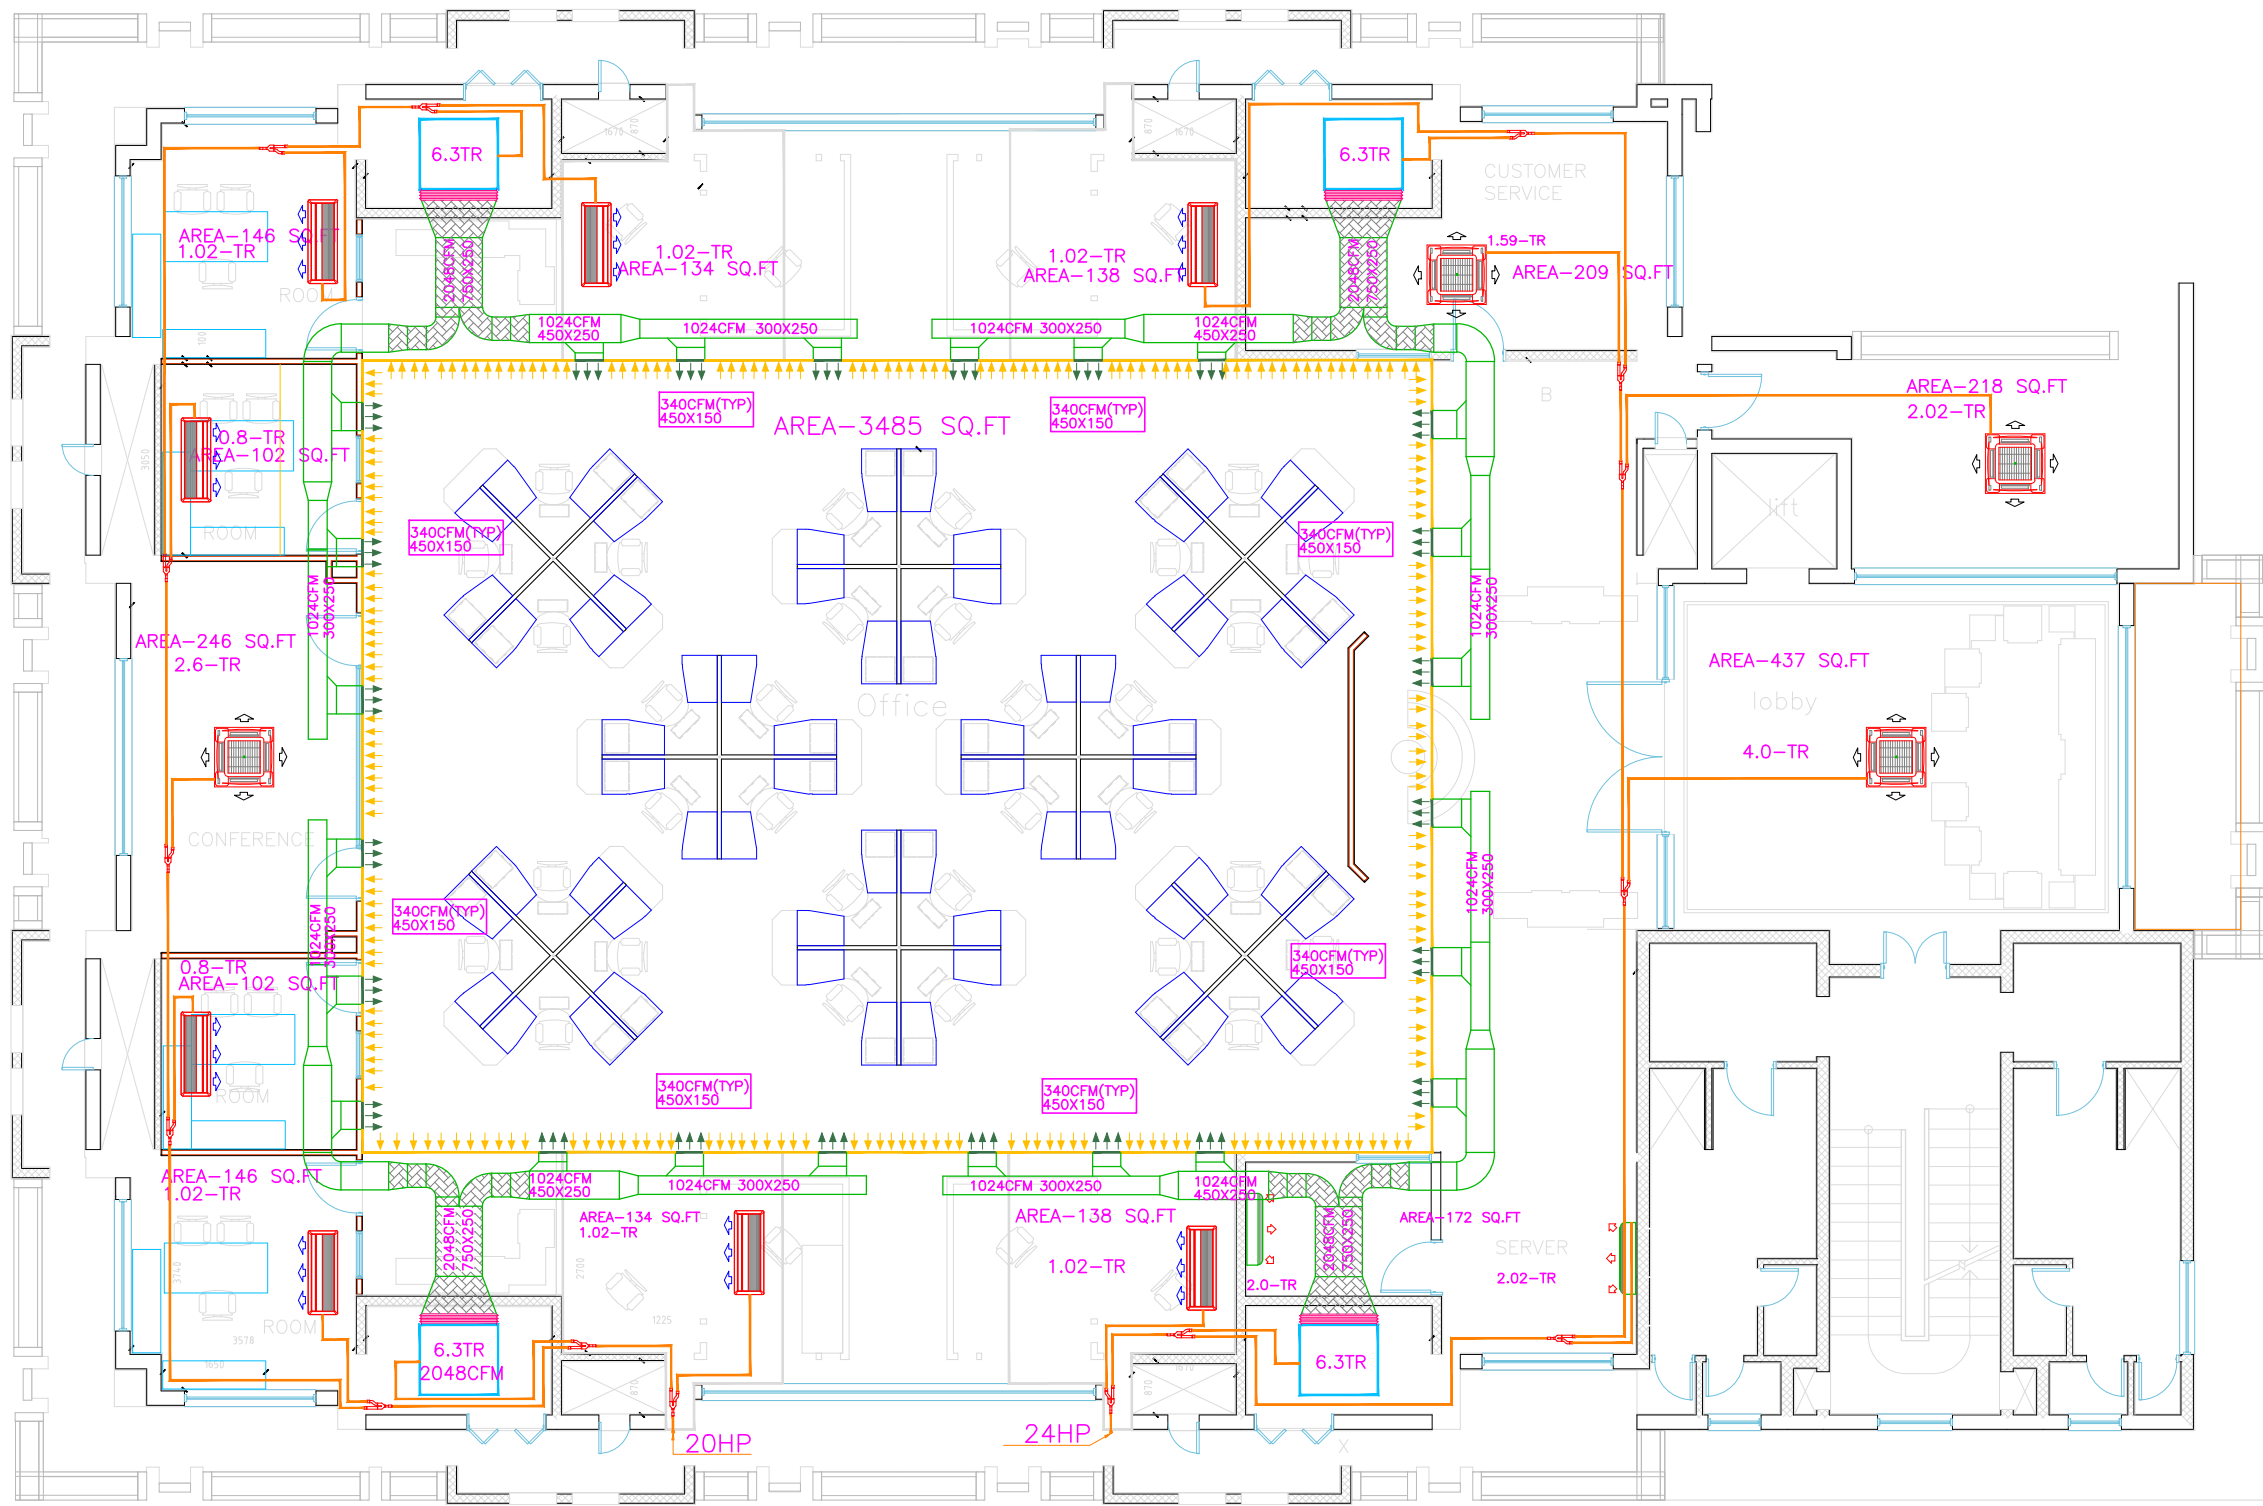

HVAC LEGEND :

-  4 WAY CASSETTE UNIT
-  DUCTABLE UNIT
-  HI WALL SPLIT UNIT
-  CANVAS
-  1 WAY CASSETTE UNIT
-  RETURN AIR GRILL
-  SUPPLY AIR GRILL
-  Y-JOINT
-  AC REF PIPE
-  AC SUPPLY AIR DUCT
-  ACOUSTIC INSULATION